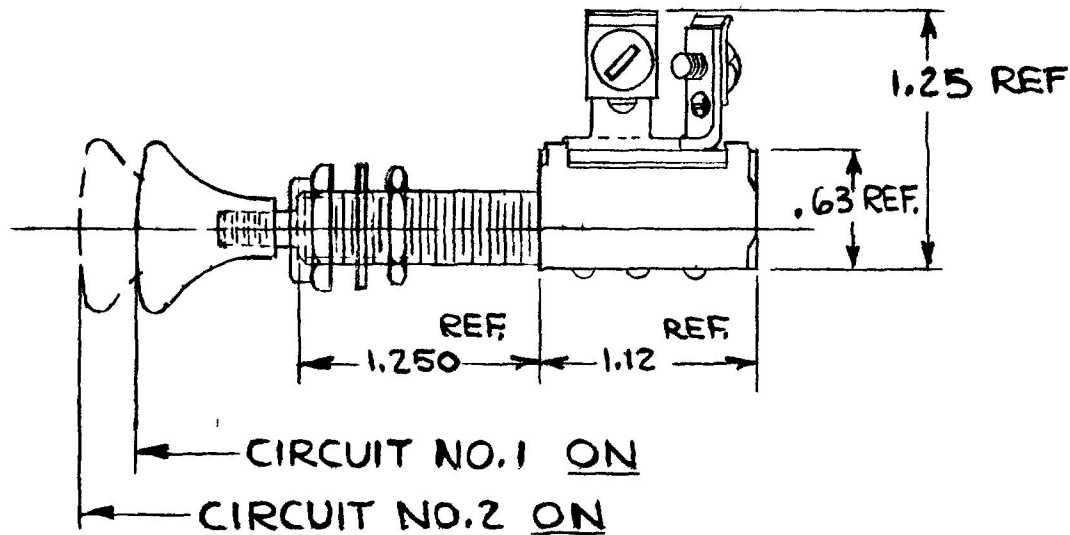

COLE-HERSEE CO.

DO NOT SCALE

LET	WAS	DATE	BY	LET	WAS	DATE	BY	MATERIAL	DRAWN	CHECKED	APPR V D	SCALE	USED ON	DATE DRAWN
								H	JP	LPG		FULL		1-13-58
								H	COLE-HERSEE COMPANY					DATE BLUEPRINT
									BOSTON MASS 02127 USA					
				D	88530/18923	1-2-76	WJH	TOLERANCE UNLESS SPECIFIED 2 DECIMAL 010 3 DECIMAL 005 ANGULAR 2	NAME PUSH-PULL SWITCH					PART NO M-630
				C	REDRAWN NO CHANGE	1-28-70	BL							