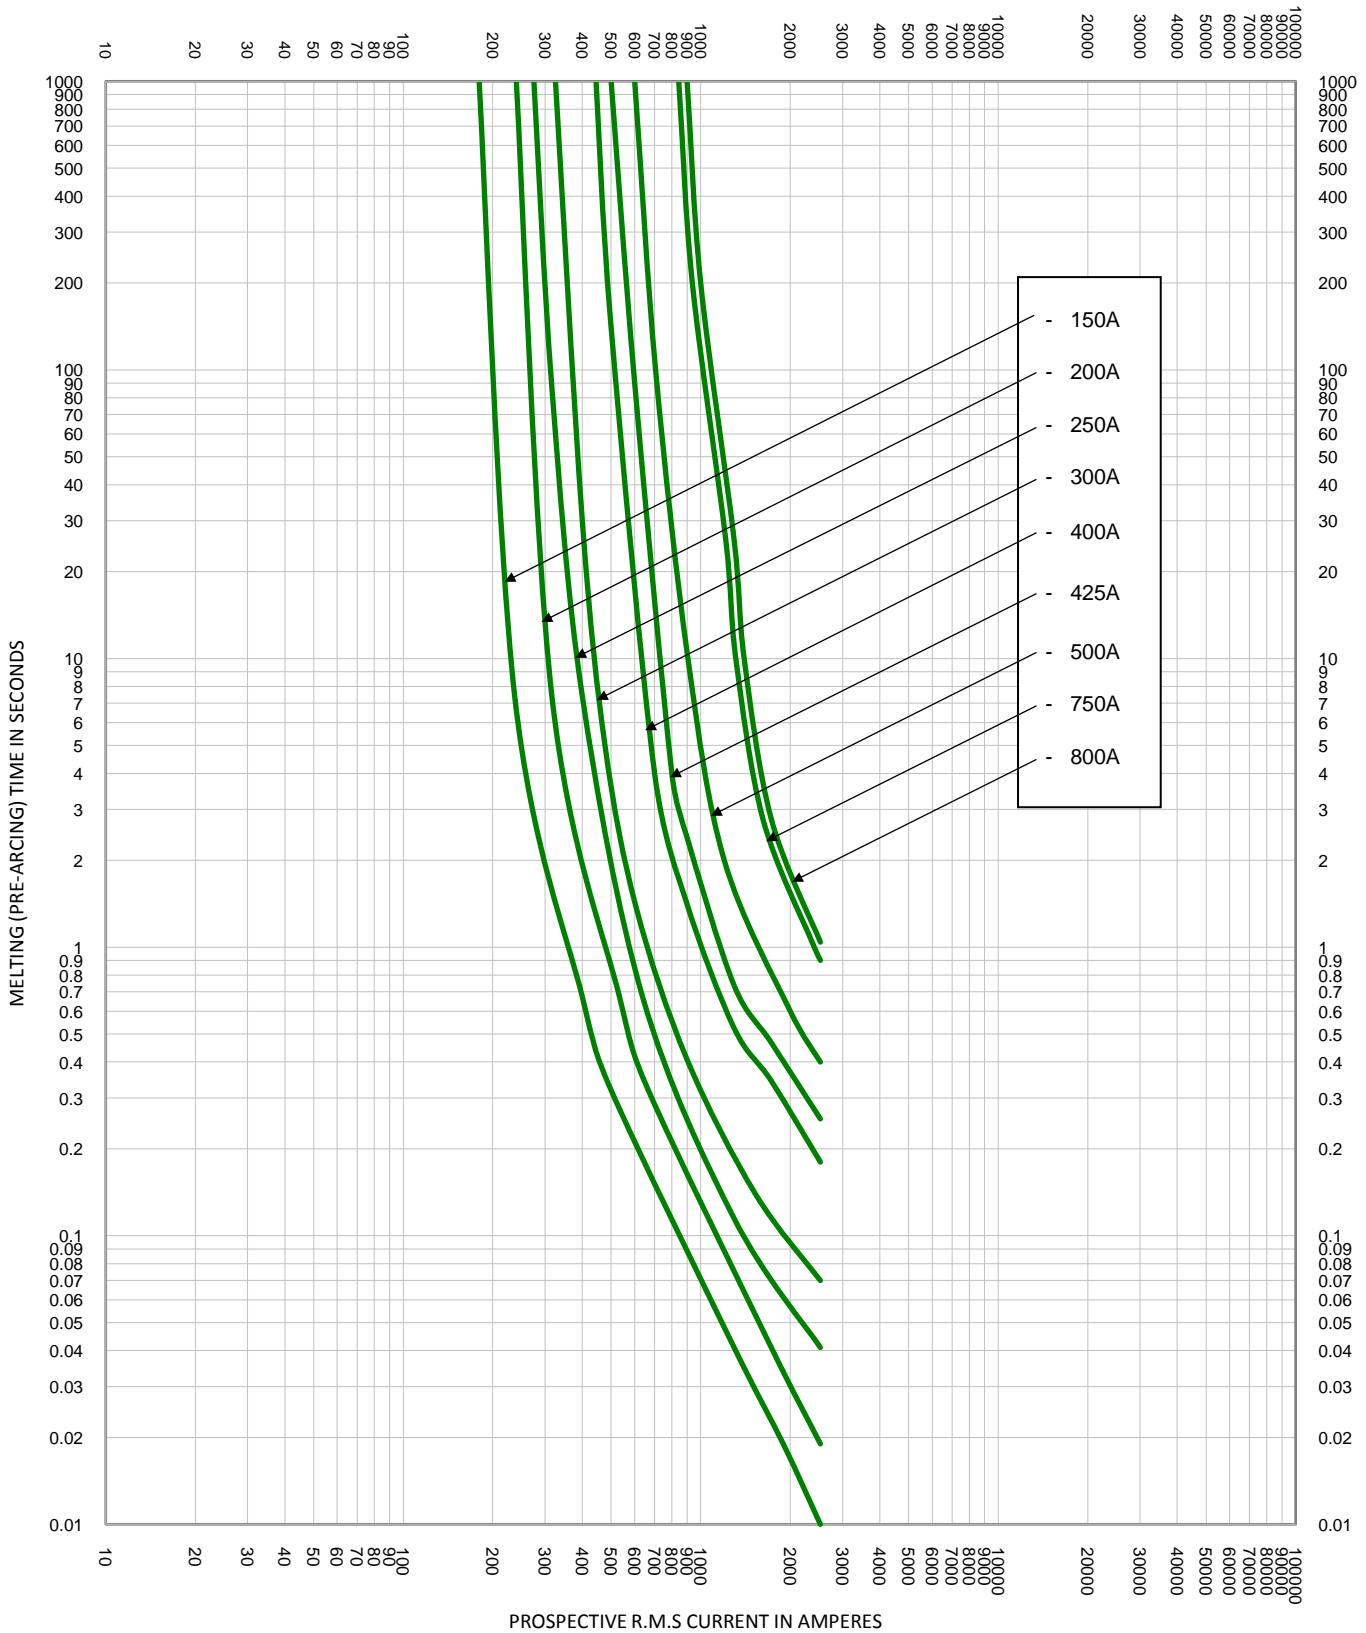

TEST VOLTAGE:	TIME CONSTANT/POWER FACTOR:	FUSE CATALOG NUMBER:
BASIS FOR DATA:		581 35A - 800A

	DRAWN BY: LLL DATE: 2/14/2013 REVISION: C
	DRAWING NO.: FCC01-581 SHEET 2 OF 3

TIME CURRENT CHARACTERISTIC CURVES

TEST VOLTAGE:	TIME CONSTANT/POWER FACTOR:	FUSE CATALOG NUMBER:
BASIS FOR DATA:		581 35A - 800A
		DRAWN BY: LLL DATE: 2/14/2013 REVISION: C
TIME CURRENT CHARACTERISTIC CURVES		DRAWING NO.: FCC01-581 SHEET 3 OF 3