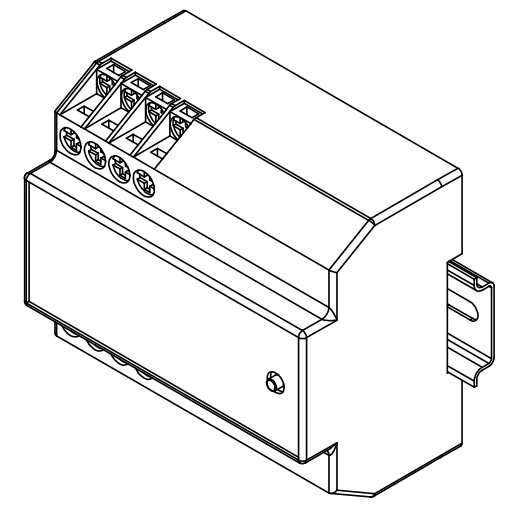

EN550022  
(35.0 x 7.5)  
DIN RAIL  
SHOWN

UNLESS NOTED OTHERWISE  
DIMENSIONS ARE IN INCHES  
TOLERANCES:  
TWO PLACE DECIMAL ±0.05  
NOT DRAWN TO SCALE

MATERIAL	
NAME	DATE
DRAWN BY J.MOLER 02/15/23	

**Littelfuse**<sup>®</sup>

DESCRIPTION:  
ARC FLASH DETECTION

PART NUMBER:  
D0920 SERIES

WEIGHT:

REV  
A

SHEET 1 OF 1