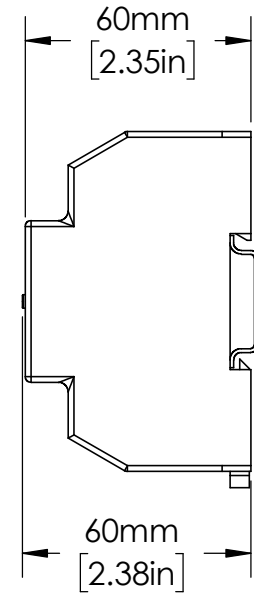

EN550022  
(35.0 x 7.5)  
DIN RAIL  
SHOWN

UNLESS NOTED OTHERWISE  
DIMENSIONS ARE IN INCHES  
TOLERANCES:  
TWO PLACE DECIMAL ±0.05  
NOT DRAWN TO SCALE

MATERIAL	
NAME	DATE
DRAWN BY J.MOLER 02/15/23	

**Littelfuse**<sup>®</sup>

DESCRIPTION:  
ARC FLASH DETECTION

PART NUMBER:  
D0920 SERIES

WEIGHT:

REV  
A

SHEET 1 OF 1