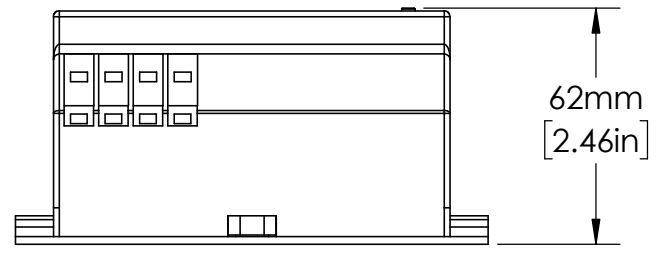

EN550022  
(35.0 x 7.5)  
DIN RAIL  
SHOWN

UNLESS NOTED OTHERWISE  
DIMENSIONS ARE IN INCHES  
TOLERANCES:  
TWO PLACE DECIMAL ±0.05  
NOT DRAWN TO SCALE

MATERIAL	
NAME	DATE
DRAWN BY J.MOLER 02/15/23	

**Littelfuse**<sup>®</sup>

DESCRIPTION:  
ARC FLASH DETECTION

PART NUMBER:  
D0920 SERIES

WEIGHT:

REV  
A

SHEET 1 OF 1