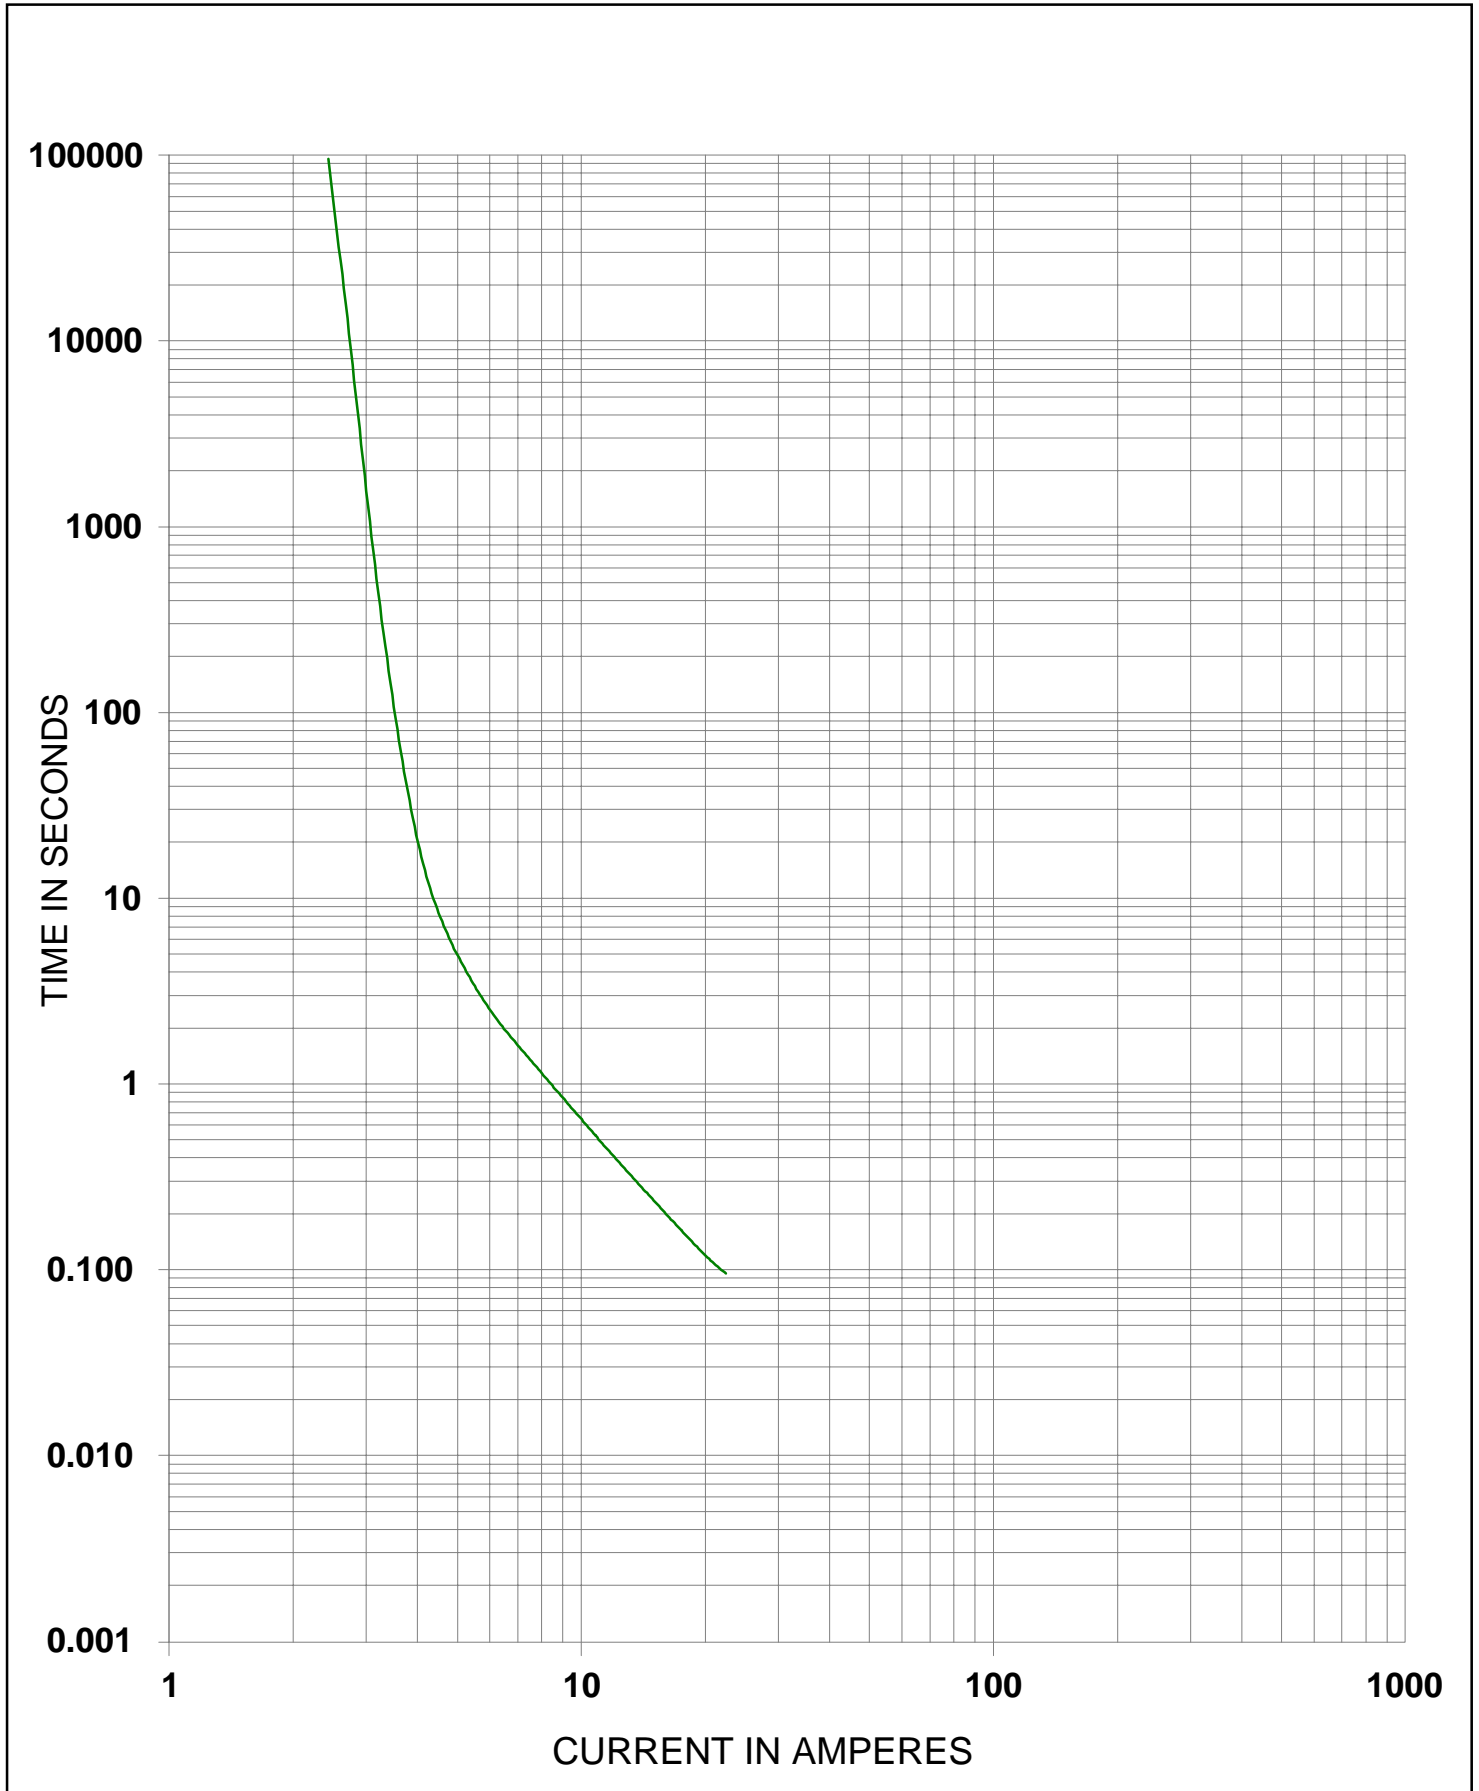

Littelfuse[®]

TE5[®] Time Lag Fuse
950 1.60A
n. genormt

Specifications are subject to change without notice.