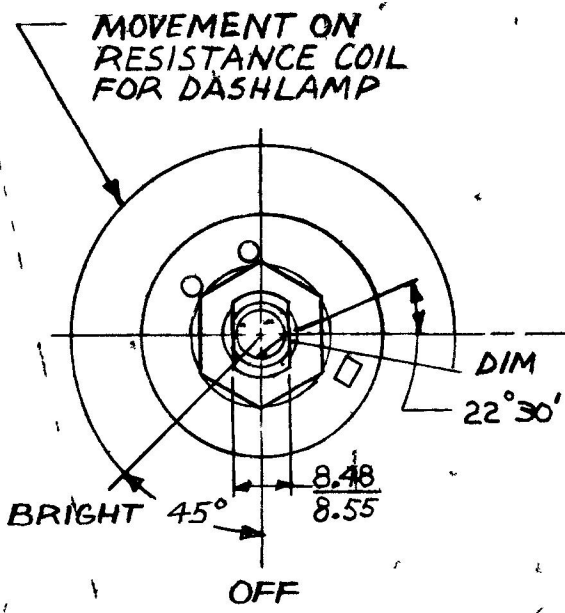

7496

MM	IN
15	010
52	060
48	334
55	337
11 93	470
12 96	510
22 35	880
33 52	1,320
63 00	2,520

8.0 OHMS ± 10%

DO NOT SCALE

LET	WAS	DATE	BY	LET	WAS	DATE	BY	MATERIAL	DRAWN	CHECKED	APPRV D	SCALE	DATE DRAWN
								NOTED	R6	FY		11	3-2-59
								FINISH NOTED					DATE BLUEPRINT
								TOLERANCES DECIMAL ± .010 METRIC ± .25					
				F	REDRAWN	3-6-80	(R)		RHEOSTAT SWITCH				7496