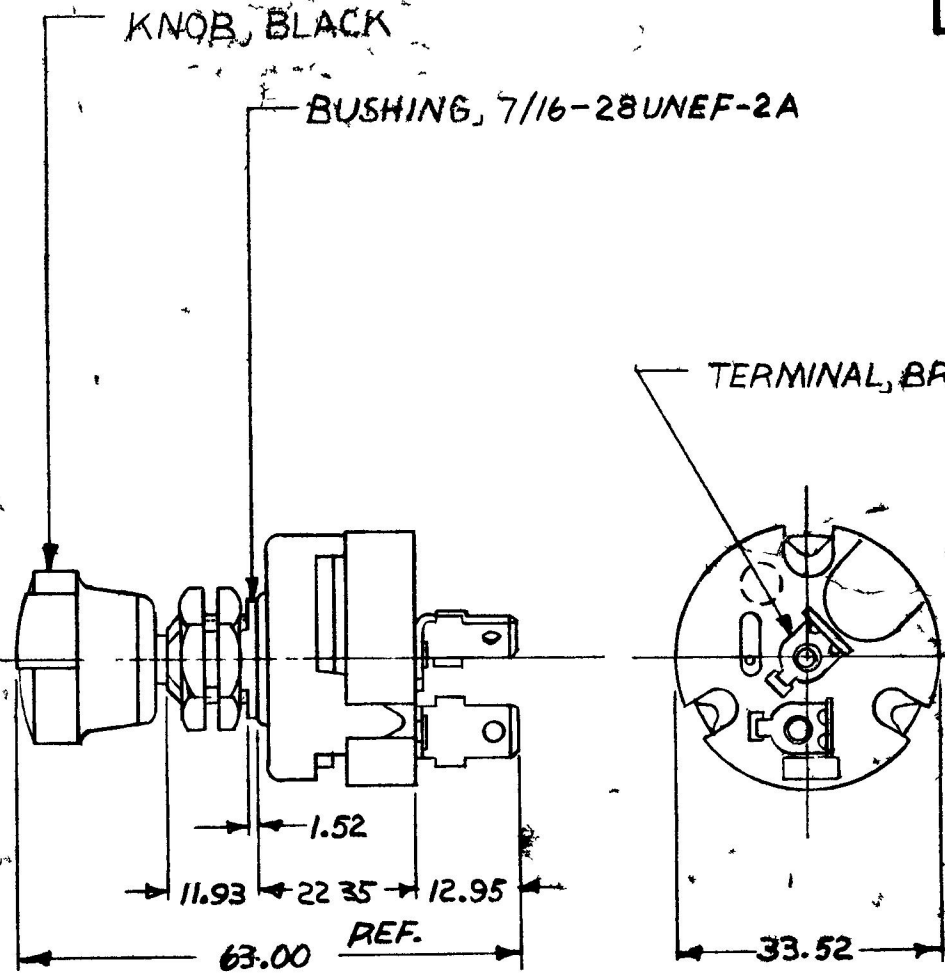

7496

MM	IN
15	010
52	060
48	334
55	337
11 93	470
12 96	510
22 35	880
33 52	1,320
63 00	2,520

8.0 OHMS ± 10%

DO NOT SCALE

LET	WAS	DATE	BY	LET	WAS	DATE	BY	MATERIAL	DRAWN	CHECKED	APPRV D	SCALE	DATE DRAWN
								NOTED	R6	FY		11	3-2-59
								FINISH NOTED					DATE BLUEPRINT
								TOLERANCES DECIMAL ± .010 METRIC ± .25					
				F	REDRAWN	3-6-80	(R)		RHEOSTAT SWITCH				7496