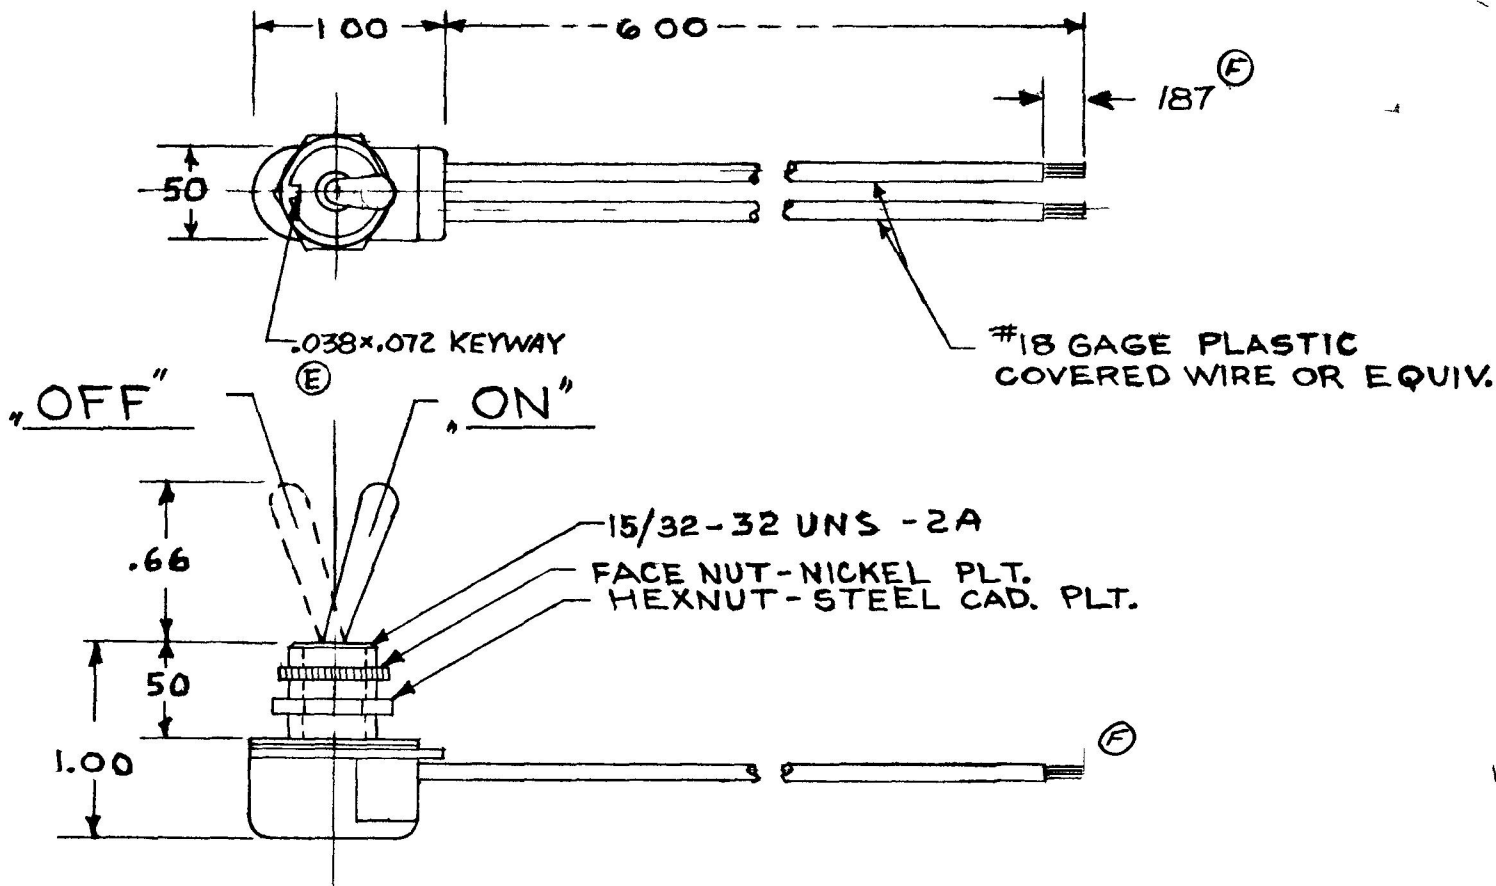

5570

REF
M 584

COLE-HERSEE CO.

DO NOT SCALE

LE	WAS	DATE	BY	LET	WAS	DATE	BY	MATER L	DRAWN	CHECKED	APPR V D	SCALE	USED ON	D T E D A W N
								#	EA	RB		FULL		1-28-52
								NS	COLE-HERSEE COMPANY					DATE B EPR
									BOSTON MASS 02127 USA					
					F	DIM CHANGE ECN 23704	3-29-88	JK	NAME TOGGLE SWITCH					P O 5570
					E	DIM ADDED 17537	1-7-72	CT						
					D	REDRAWN REVISED	6-5-70	JB						

0 E ANCE
UNLESS SPEC IED
2 DECIM L 010
3 DEC MA .005
ANGULAR 25°