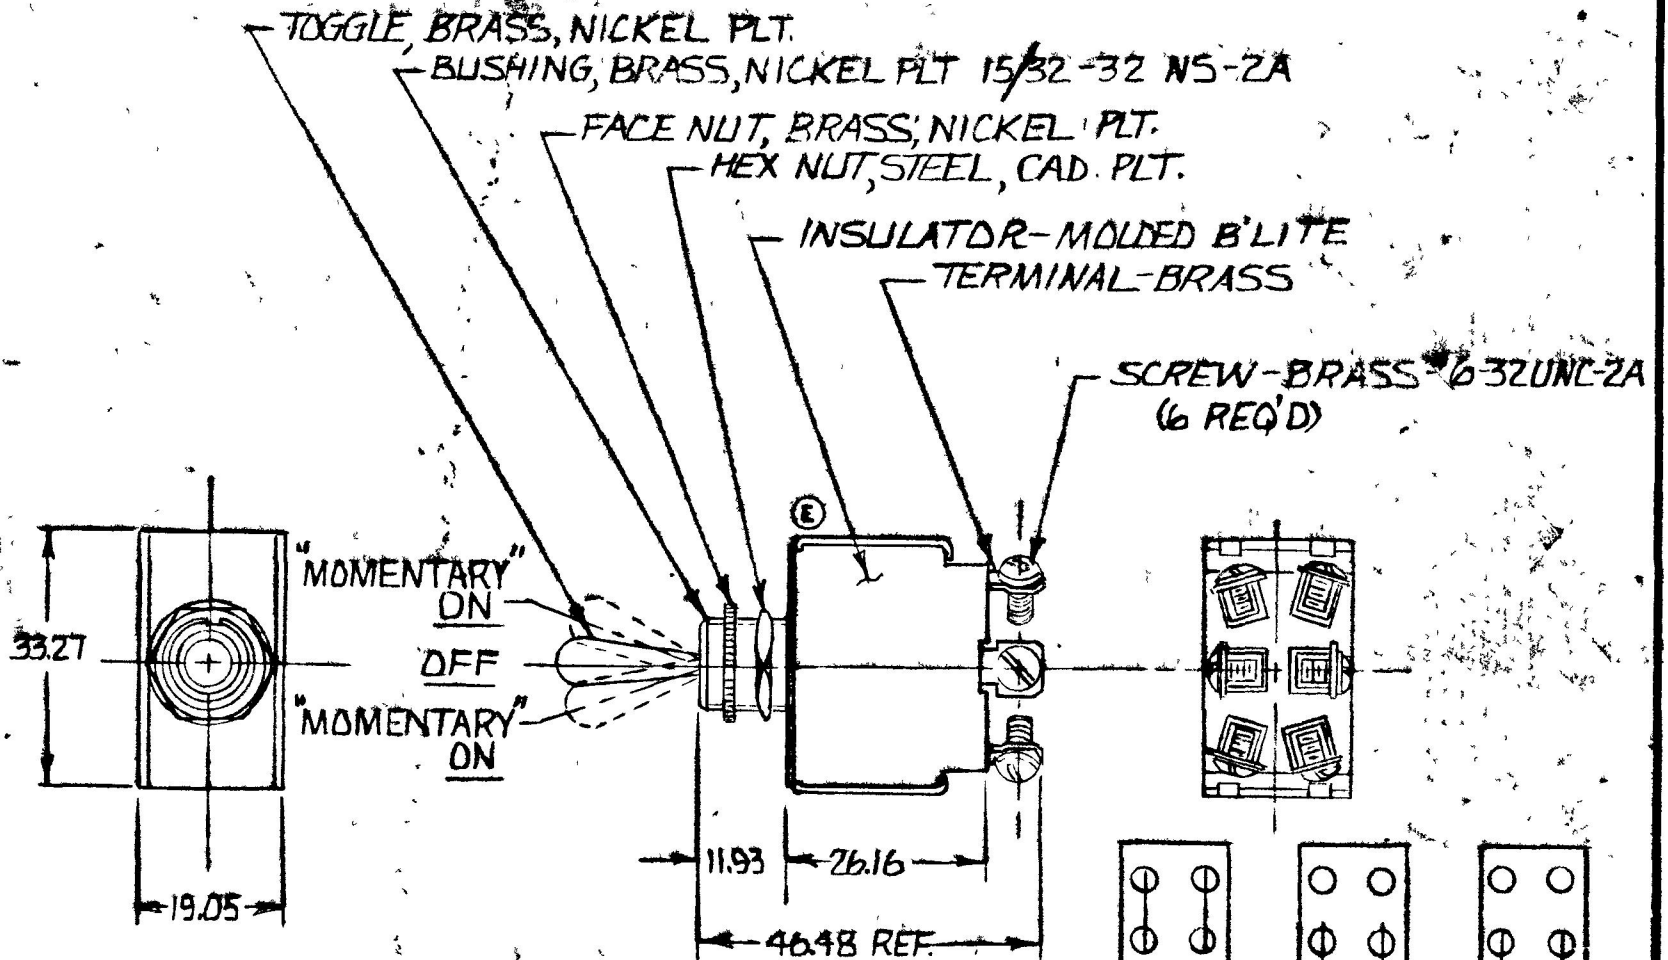

55054

0.25	.040
0.30	.015
1.52	.060
11.93	.470
14.98	.590
17.05	.750
26.16	1.030
33.27	1.310
46.48	1.830

BLADE

COLE-HERSEE CO.

NOTE:
 (E) SILVER CONTACT SURFACES
 75 AMP @ 12 VDC

METRIC

CIRCUIT DIAGRAM

DO NOT SCALE

LET	WAS	DATE	BY	LET	WAS	DATE	BY	MATERIAL	DRAWN	CHECKED	APPR'D	SCALE	DATE DRAWN
									HF	7		1-1	2-24-67
								FINISH	COLE-HERSEE COMPANY				DATE BLUEPRINT
				F	ADD NOTE/25432	9/15/93	TJH		BOSTON, MASS. 02127, U.S.A.				
				E	VIEW /23007	4/14/86	VAK	TOLERANCES	"MOMENTARY" D.P.D.T.				55054
				D	ADD METRIC	9/11/77	W	FRACTIONAL ±	TOGGLE SWITCH				
								DECIMAL ±025					