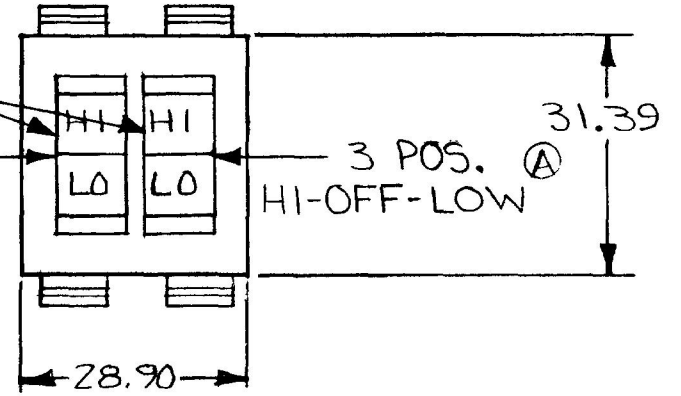

MM	IN
23.80	.937
25.40	1.000
28.57	1.125
28.90	1.138
29.18	1.149
31.39	1.235
36.14	1.423

54204-01

MOUNTING HOLE DETAIL

ROCKER, BLACK

Ⓐ 3 POS. HI-OFF-LO

EX191Z5E

HOUSING, BLACK PLASTIC

TERMINAL (6 REQ'D)

METRIC

NOTE

ALL DIMENSIONS ARE REFERENCE DO NOT SCALE

LET	WAS	DATE	BY	LET	WAS	DATE	BY	MATERIAL	DRAWN	CHECKED	APPR'D	SCALE	DATE DRAWN
								//	Ⓒ	LEE		1:1	4-14-81
								FINISH	 20 OLD COLONY AVENUE SOUTH BOSTON, MA. U.S.A. 02127				DATE BLUEPRINT
								//					
					A	ECN 23373	1/19/81	1A	TOLERANCES DECIMAL ± METRIC ±				54204-01
						ISSUED	5/5/83	KB					ROCKER SWITCH