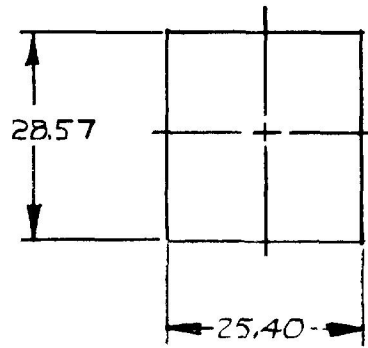

MM	IN
23.80	.937
25.40	1.000
28.57	1.125
28.90	1.138
29.18	1.149
31.39	1.235
36.14	1.423

54204-01

MOUNTING HOLE DETAIL

ROCKER, BLACK

Ⓐ 3 POS. HI-OFF-LO

EX191Z5E

HOUSING, BLACK PLASTIC

TERMINAL (6 REQ'D)

METRIC

NOTE

ALL DIMENSIONS ARE REFERENCE DO NOT SCALE

LET	WAS	DATE	BY	LET	WAS	DATE	BY	MATERIAL	DRAWN	CHECKED	APPR'D	SCALE	DATE DRAWN
								//	Ⓒ	LEE		1:1	4-14-81
								FINISH	 20 OLD COLONY AVENUE SOUTH BOSTON, MA. U.S.A. 02127				DATE BLUEPRINT
								//					
					A	ECN 23373	1/19/81	1A	TOLERANCES DECIMAL ± METRIC ±				54204-01
						ISSUED	5/5/83	KB					ROCKER SWITCH