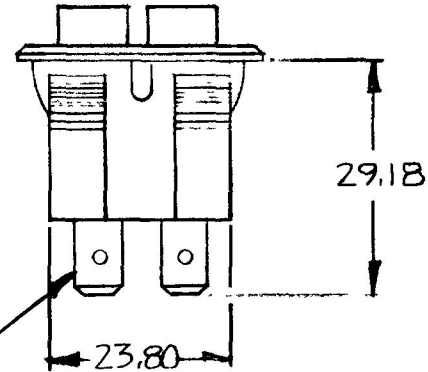

MM	IN
23.80	.937
25.40	1.000
28.57	1.125
28.90	1.138
29.18	1.149
31.39	1.235
36.14	1.423

54204-01

MOUNTING HOLE DETAIL

ROCKER, BLACK

Ⓐ 3 POS. HI-OFF-LO

EX191Z5E

HOUSING, BLACK PLASTIC

TERMINAL (6 REQ'D)

METRIC

NOTE

ALL DIMENSIONS ARE REFERENCE DO NOT SCALE

LET	WAS	DATE	BY	LET	WAS	DATE	BY	MATERIAL	DRAWN	CHECKED	APPR'D	SCALE	DATE DRAWN
								//	Ⓒ	LEE		1:1	4-14-81
								FINISH	 20 OLD COLONY AVENUE SOUTH BOSTON, MA. U.S.A. 02127				DATE BLUEPRINT
								//					
					A	ECN 23373	1/19/81	1A	TOLERANCES DECIMAL ± METRIC ±				54204-01
						ISSUED	5/5/83	KB					ROCKER SWITCH