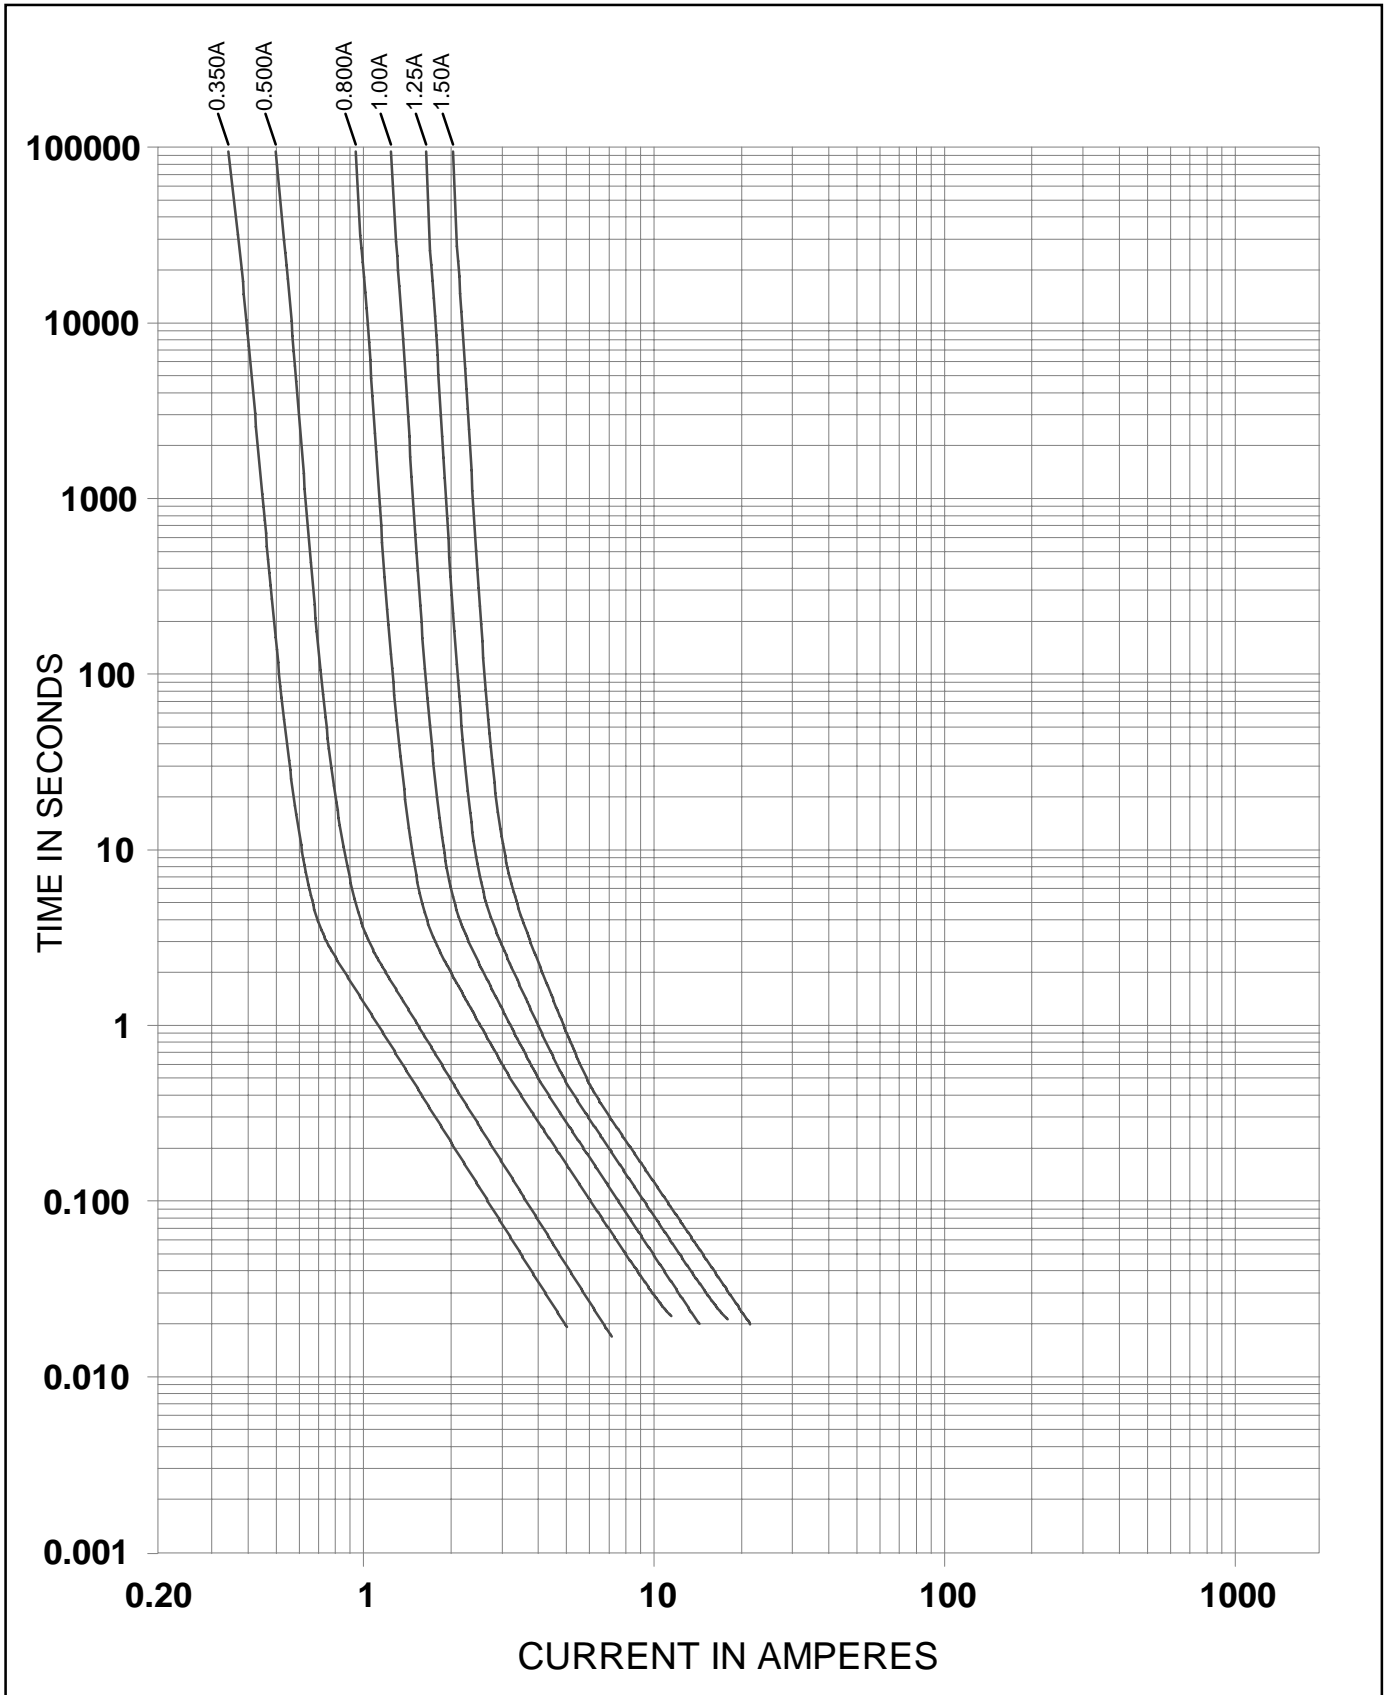

Littelfuse®

TE5® Time Lag Fuse
397 Series
UL248 subminiature

Specifications are subject to change without notice.

Note: 1.00 means the number one with two decimal places.

AKL V3.9 06.04.04