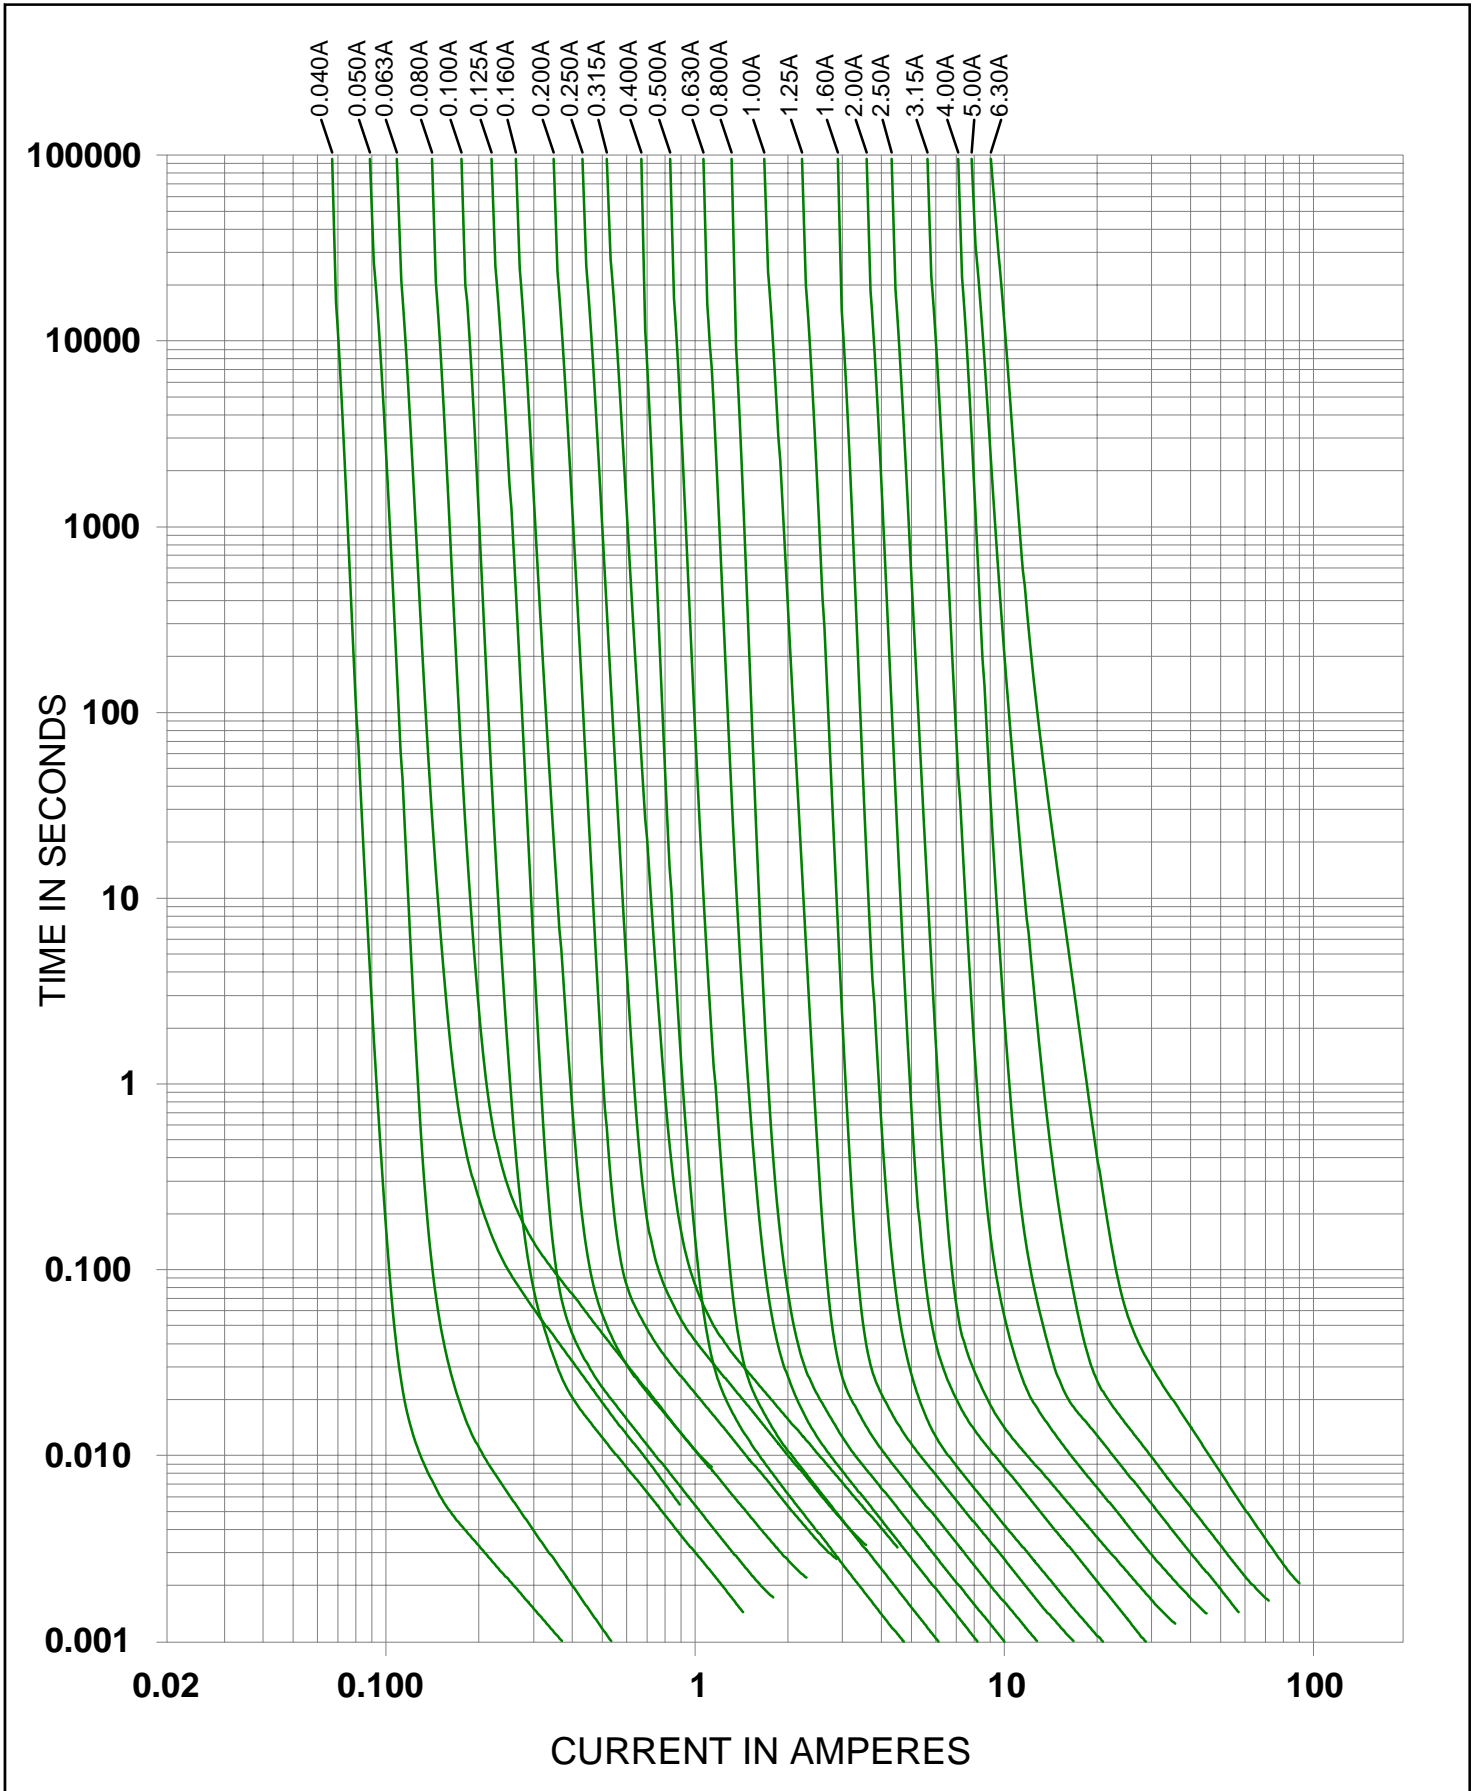

Littelfuse®

TR5® Fast-Acting Fuse
370 Series
IEC127-3/3

Specifications are subject to change without notice.