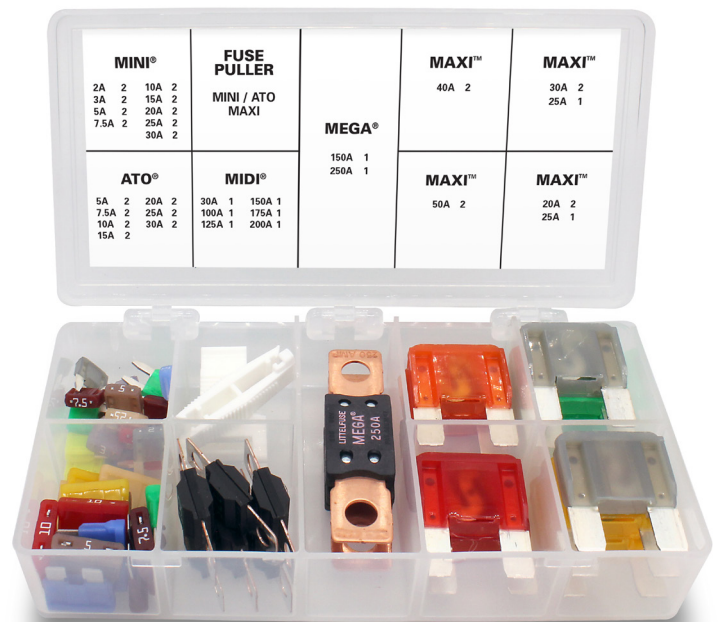

COMMERCIAL VEHICLE EMERGENCY EQUIPMENT REQUIREMENTS

COMMERCIAL & FLEET VEHICLE EMERGENCY FUSE KIT

The Federal Motor Carrier Safety Regulations (FMCSR), specify minimum standards for commercial vehicle components such as lighting, electrical equipment, brakes, and windows. FMCSR, Title 49 CFR Part 393.95, Subpart H specifies **all power units in commercial service must carry safety equipment such as spare fuses.**

Littelfuse® offers a complete Commercial & Fleet Vehicle Emergency Fuse Kit providing compliance and protection on the road. This convenient kit contains the proper amperage fuses for all vehicle types along with blade fuse pullers. For more information on these regulations, visit:

www.ntea.com/NTEA/Industry/RegulatoryRequirements

Commercial & Fleet Vehicle
Emergency Fuse Kit Contents:
Part No: 00941003Z

- | | | | |
|--------------|---------------|---------------|---------------------|
| (2) ATO 5A | (2) MINI 2A | (1) MIDI 30A | (2) MAXI 20A |
| (2) ATO 7.5A | (2) MINI 3A | (1) MIDI 100A | (2) MAXI 25A |
| (2) ATO 10A | (2) MINI 5A | (1) MIDI 125A | (2) MAXI 30A |
| (2) ATO 15A | (2) MINI 7.5A | (1) MIDI 150A | (2) MAXI 40A |
| (2) ATO 20A | (2) MINI 10A | (1) MIDI 175A | (2) MAXI 50A |
| (2) ATO 25A | (2) MINI 15A | (1) MIDI 200A | |
| (2) ATO 30A | (2) MINI 20A | | (1) ATO/MINI Puller |
| | (2) MINI 25A | (1) MEGA 150A | (1) MAXI Puller |
| | (2) MINI 30A | (1) MEGA 250A | |

OTHER EMERGENCY KITS AVAILABLE FROM LITTELFUSE®

MINI®
Emergency Fuse Kit
Part No: 00940363ZP

Motorcycle Glass
Emergency Fuse Kit
Part No: 00940365ZP

Motorcycle ATO®
Emergency Fuse Kit
Part No: 00940366ZP