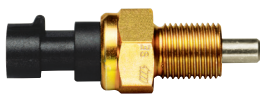

00711100 PLUNGER SWITCHES

12V/24V • “Superseal” Type • 1,5 series • Normally Open Mechanical

interchangeable with IVECO 98429631

interchangeable with IVECO 4858212

interchangeable with IVECO 4862212

interchangeable with IVECO 99437106

00712000

interchangeable with IVECO 99445107

interchangeable with IVECO 50302971

Description

The mechanical switches signal many different situations that may occur on commercial vehicles: differential lock, low gears activation, handbrake failure, etc. Mechanical switches both with 12V and with 24V; available are versions with contacts normally open or contacts normally closed, and black seal connector IP 67/CEI EN 60529.

Features and Benefits

- All the mechanical switches function both with 12V and with 24V
- Black seal connector IP 67/CEI EN 60529.
- Some versions are suitable for use under pressure conditions
- Silver plated contacts
- The superseal connector is protected with a rubber cap to prevent dirt intrusion before mounting

Web Resources

Download technical resources at:
littelfuse.com/plungerswitches

Specifications Overview

Voltage: 12V/24V
Ingress Protection: IP69K

Applications

- IVECO Eurocargo
- IVECO Daily

Ordering Information

	PART NUMBER	MATERIAL BODY	TYPE	LOAD WATT	CONTACT MATERIAL	USE IN PRESSURE	NUT
OB	00711100	Steel	Normally Open	3 watt lamp	silver-plated	-	22
OB	00711200	Steel	Normally Open	3 watt lamp	silver-plated	-	22
	00711400	Steel	Normally Open	3 watt lamp	silver-plated	-	27
	00711700	Steel	Normally Open	3 watt lamp	silver-plated	-	22
OB	00711900	Steel	Normally Open	3 watt lamp	silver-plated	-	27
OB	00712000	Steel	Normally Open	3 watt lamp	silver-plated	12,5 bar	22
	00713000	Steel	Normally Open	3 watt lamp	silver-plated	-	22

Accessories