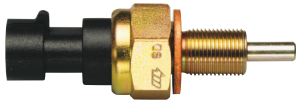

00711100 PLUNGER SWITCHES

12V/24V • “Superseal” Type • 1,5 series • Normally Open Mechanical

00711100

interchangeable with IVECO 98429631

00711200

interchangeable with IVECO 4858212

00711400

interchangeable with IVECO 4862212

The mechanical switches signal many different situations that may occur on commercial vehicles: differential lock, low gears activation, handbrake failure, etc. Mechanical switches both with 12V and with 24V; available are versions with contacts normally open or contacts normally closed, and black seal connector IP 67/CEI EN 60529.

Features and Benefits

- All the mechanical switches function both with 12V and with 24V
- Black seal connector IP 67/CEI EN 60529.
- Some versions are suitable for use under pressure conditions
- Silver plated contacts
- The superseal connector is protected with a rubber cap to prevent dirt intrusion before mounting

Accessories

	PART NUMBER	DESCRIPTION
OB	00712100	Seal female connector for all switches with “Superseal” male connector

00712100

00711100 PLUNGER SWITCHESS

00711100

00711200

00711400

00711700