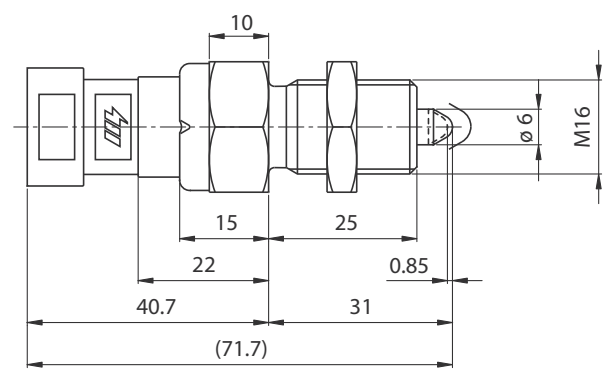

Accessories

	PART NUMBER	DESCRIPTION
OB	00712100	Seal female connector for all switches with “Superseal” male connector

00712100

00711100 PLUNGER SWITCHESS

00711100

00711200

00711400

00711700