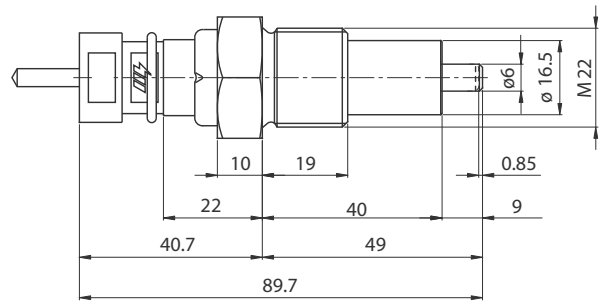

00711100 PLUNGER SWITCHESS

00711900