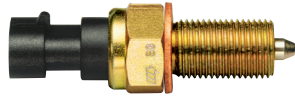

00711100 PLUNGER SWITCHES

12V/24V • “Superseal” Type • 1,5 series • Normally Open Mechanical

00711100

interchangeable with IVECO 98429631

00711200

interchangeable with IVECO 4858212

00711400

interchangeable with IVECO 4862212

The mechanical switches signal many different situations that may occur on commercial vehicles: differential lock, low gears activation, handbrake failure, etc. Mechanical switches both with 12V and with 24V; available are versions with contacts normally open or contacts normally closed, and black seal connector IP 67/CEI EN 60529.

Features and Benefits

- All the mechanical switches function both with 12V and with 24V
- Black seal connector IP 67/CEI EN 60529.
- Some versions are suitable for use under pressure conditions
- Silver plated contacts
- The superseal connector is protected with a rubber cap to prevent dirt intrusion before mounting

Accessories

	PART NUMBER	DESCRIPTION
OB	00712100	Seal female connector for all switches with “Superseal” male connector

00712100

00711100 PLUNGER SWITCHESS

00711100

00711200

00711400

00711700