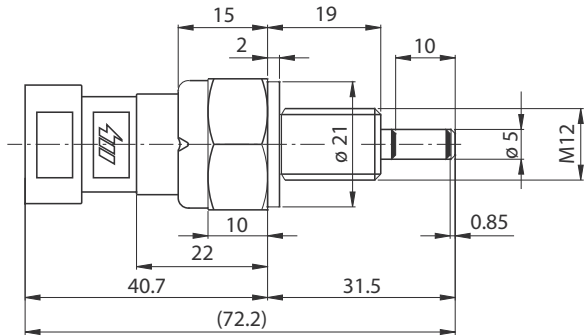

Accessories

	PART NUMBER	DESCRIPTION
OB	00712100	Seal female connector for all switches with “Superseal” male connector

00712100

00711100 PLUNGER SWITCHESS

00711100

00711200

00711400

00711700