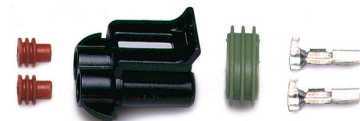

Features and Benefits

- All the mechanical switches function both with 12V and with 24V
- Black seal connector IP 67/CEI EN 60529.
- Some versions are suitable for use under pressure conditions
- Silver plated contacts
- The superseal connector is protected with a rubber cap to prevent dirt intrusion before mounting

Web Resources

Download technical resources at:
littelfuse.com/plungerswitches

Specifications Overview

Voltage: 12V/24V
Ingress Protection: IP69K

Applications

- IVECO Eurocargo
- IVECO Daily

Ordering Information

	PART NUMBER	MATERIAL BODY	TYPE	LOAD WATT	CONTACT MATERIAL	USE IN PRESSURE	NUT
OB	00711100	Steel	Normally Open	3 watt lamp	silver-plated	-	22
OB	00711200	Steel	Normally Open	3 watt lamp	silver-plated	-	22
	00711400	Steel	Normally Open	3 watt lamp	silver-plated	-	27
	00711700	Steel	Normally Open	3 watt lamp	silver-plated	-	22
OB	00711900	Steel	Normally Open	3 watt lamp	silver-plated	-	27
OB	00712000	Steel	Normally Open	3 watt lamp	silver-plated	12,5 bar	22
	00713000	Steel	Normally Open	3 watt lamp	silver-plated	-	22

Accessories

	PART NUMBER	DESCRIPTION
OB	00712100	Seal female connector for all switches with “Superseal” male connector

00712100

00711100 PLUNGER SWITCHESS

00711100

00711200

00711400

00711700