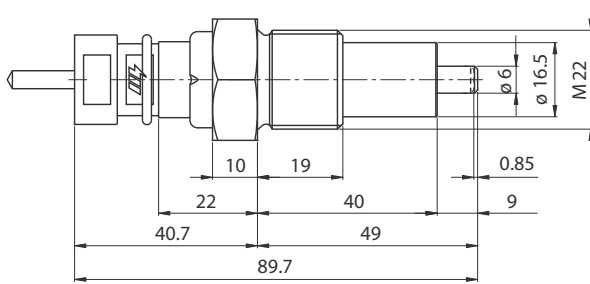

Accessories

	PART NUMBER	DESCRIPTION
OB	00712100	Seal female connector for all switches with “Superseal” male connector

00712100

00711100 PLUNGER SWITCHESS

00711100

00711200

00711400

00711700