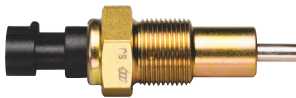

00711100 PLUNGER SWITCHES

12V/24V • “Superseal” Type • 1,5 series • Normally Open Mechanical

00711100

interchangeable with IVECO 98429631

00711200

interchangeable with IVECO 4858212

00711400

interchangeable with IVECO 4862212

The mechanical switches signal many different situations that may occur on commercial vehicles: differential lock, low gears activation, handbrake failure, etc. Mechanical switches both with 12V and with 24V; available are versions with contacts normally open or contacts normally closed, and black seal connector IP 67/CEI EN 60529.

Features and Benefits

- All the mechanical switches function both with 12V and with 24V
- Black seal connector IP 67/CEI EN 60529.
- Some versions are suitable for use under pressure conditions
- Silver plated contacts
- The superseal connector is protected with a rubber cap to prevent dirt intrusion before mounting

Accessories

	PART NUMBER	DESCRIPTION
OB	00712100	Seal female connector for all switches with “Superseal” male connector

00712100

00711100 PLUNGER SWITCHESS

00711100

00711200

00711400

00711700