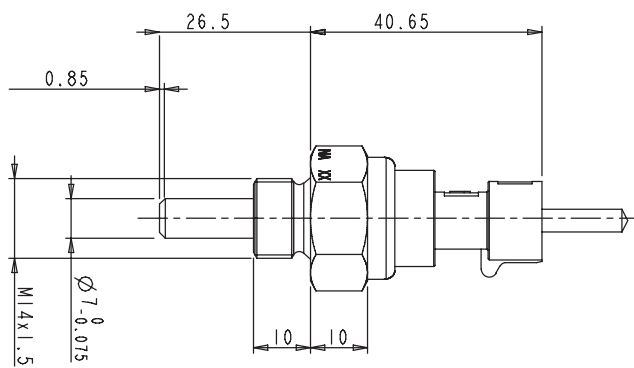

00711100 PLUNGER SWITCHESS

00713000