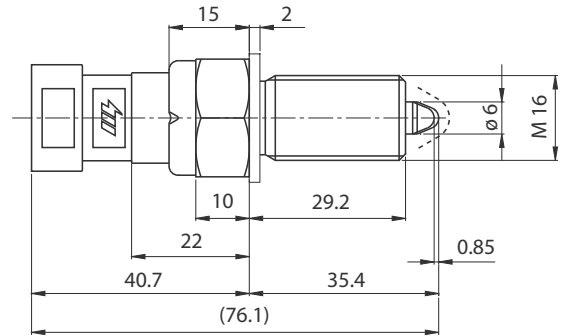

Accessories

	PART NUMBER	DESCRIPTION
OB	00712100	Seal female connector for all switches with “Superseal” male connector

00712100

00711100 PLUNGER SWITCHESS

00711100

00711200

00711400

00711700