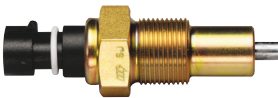

00711100 PLUNGER SWITCHES

12V/24V • “Superseal” Type • 1,5 series • Normally Open Mechanical

00711100

interchangeable with IVECO 98429631

00711200

interchangeable with IVECO 4858212

00711400

interchangeable with IVECO 4862212

The mechanical switches signal many different situations that may occur on commercial vehicles: differential lock, low gears activation, handbrake failure, etc. Mechanical switches both with 12V and with 24V; available are versions with contacts normally open or contacts normally closed, and black seal connector IP 67/CEI EN 60529.

Features and Benefits

- All the mechanical switches function both with 12V and with 24V
- Black seal connector IP 67/CEI EN 60529.
- Some versions are suitable for use under pressure conditions
- Silver plated contacts
- The superseal connector is protected with a rubber cap to prevent dirt intrusion before mounting

Accessories

	PART NUMBER	DESCRIPTION
OB	00712100	Seal female connector for all switches with “Superseal” male connector

00712100

00711100 PLUNGER SWITCHESS

00711100

00711200

00711400

00711700