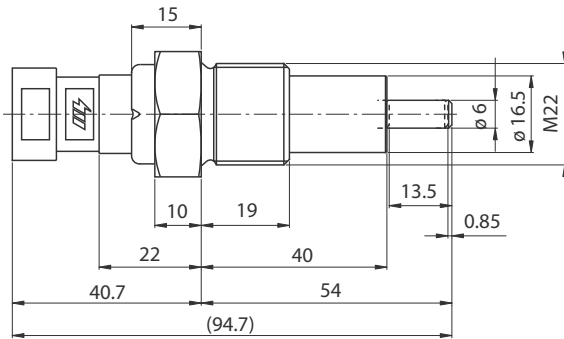

Accessories

	PART NUMBER	DESCRIPTION
OB	00712100	Seal female connector for all switches with “Superseal” male connector

00712100

00711100 PLUNGER SWITCHESS

00711100

00711200

00711400

00711700